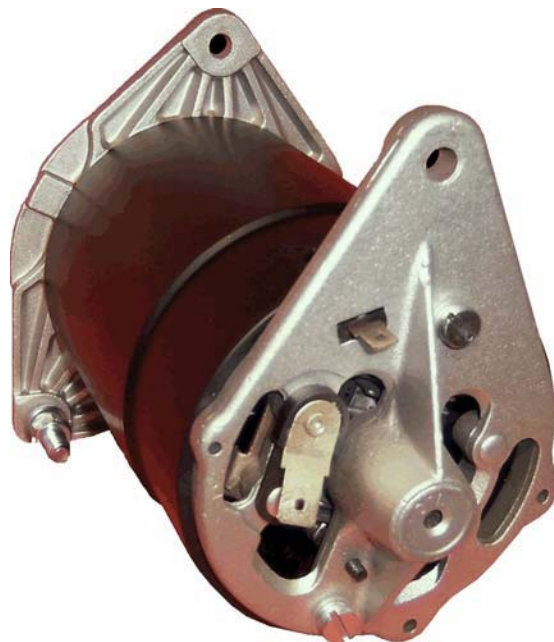

POWERLITE DYNALITE

RAC006

Weight	3.5kg
Voltage	12V
Amps	40A

LUCAS C40 TYPE

HIGH PERFORMANCE, LIGHTWEIGHT, DYNAMO REPLACEMENT:

- 80% MORE POWER
- ALL THE ADVANTAGES OF AN ALTERNATOR
BUT LOOKS IDENTICAL TO A DYNAMO
- DIRECT REPLACEMENT FOR ORIGINAL DYNAMO
- EASIER TO FIT WITH SINGLE WIRE CONNECTION
- 40% LIGHTER