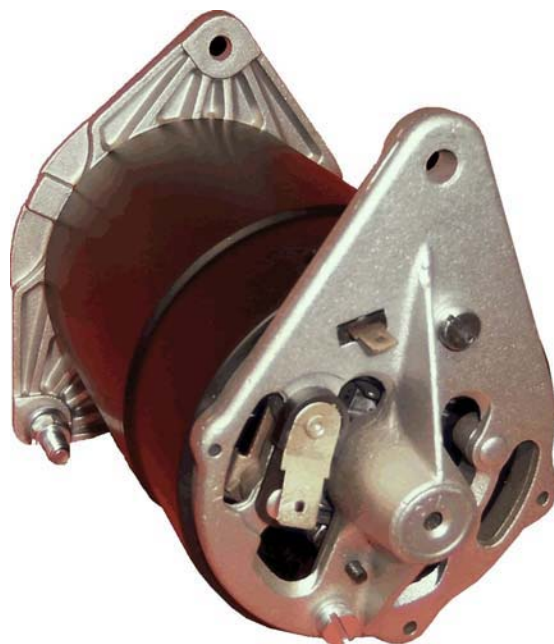

POWERLITE DYNALITE

RAC006

Weight	3.5kg
Voltage	12V
Amps	40A

LUCAS C40 TYPE

HIGH PERFORMANCE, LIGHTWEIGHT, DYNAMO REPLACEMENT:

- 80% MORE POWER
- ALL THE ADVANTAGES OF AN ALTERNATOR
BUT LOOKS IDENTICAL TO A DYNAMO
- DIRECT REPLACEMENT FOR ORIGINAL DYNAMO
- EASIER TO FIT WITH SINGLE WIRE CONNECTION
- 40% LIGHTER