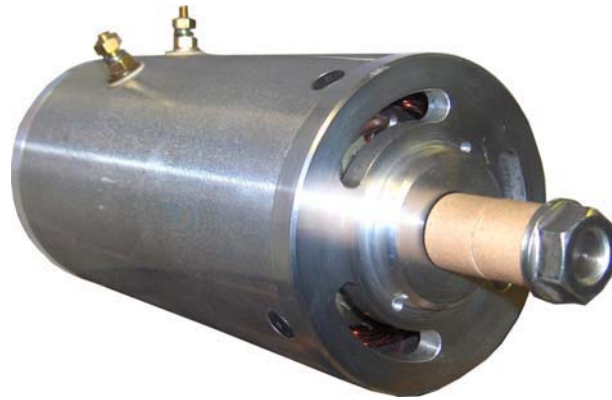

POWERLITE DYNALITE

RAC011

| | |
|---------|-----|
| Weight | N/A |
| Voltage | 12V |
| Amps | 40A |

100MM LANCIA AURELIA

HIGH PERFORMANCE, LIGHTWEIGHT, DYNAMO REPLACEMENT:

- 80% MORE POWER
- ALL THE ADVANTAGES OF AN ALTERNATOR
BUT LOOKS IDENTICAL TO A DYNAMO
- DIRECT REPLACEMENT FOR ORIGINAL DYNAMO
- EASIER TO FIT WITH SINGLE WIRE CONNECTION
- 40% LIGHTER