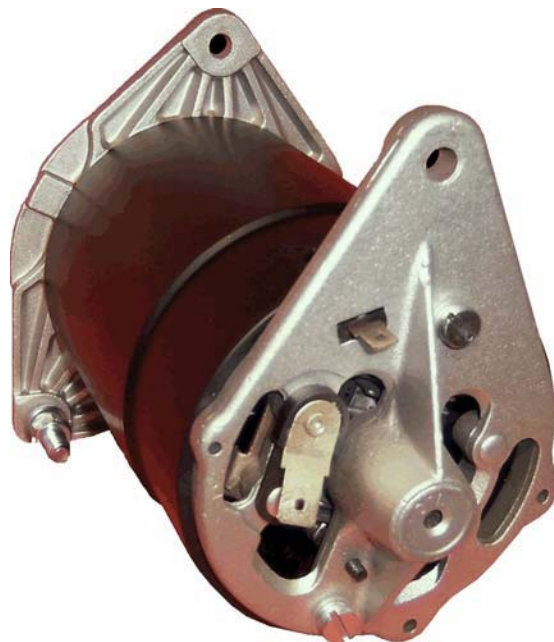

POWERLITE DYNALITE

RAC012

Weight	3.5kg
Voltage	12V
Amps	40A

LUCAS C39 TYPE

HIGH PERFORMANCE, LIGHTWEIGHT, DYNAMO REPLACEMENT:

- 80% MORE POWER
- ALL THE ADVANTAGES OF AN ALTERNATOR
BUT LOOKS IDENTICAL TO A DYNAMO
- DIRECT REPLACEMENT FOR ORIGINAL DYNAMO
- EASIER TO FIT WITH SINGLE WIRE CONNECTION
- 40% LIGHTER