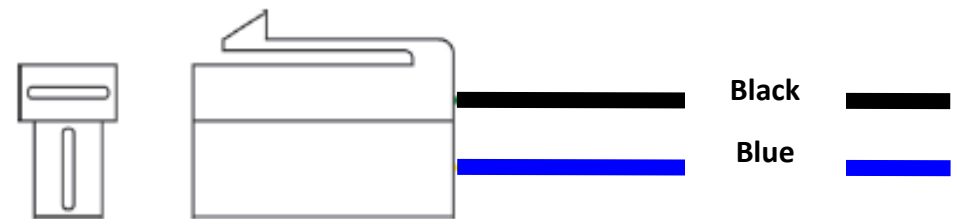

RAC902

Wiring Connector For 2 Wire Alternators

Green: Ignition Wire: To any switched ignition source

Yellow: Warning Light

Black: Ignition Wire: To any switched ignition source

Blue: Warning Light