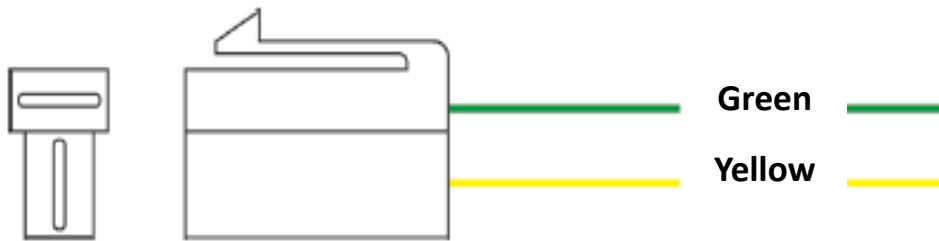

RAC902

Wiring Connector For 2 Wire Alternators

Green: Ignition Wire: To any switched ignition source

Yellow: Warning Light

Black: Ignition Wire: To any switched ignition source

Blue: Warning Light