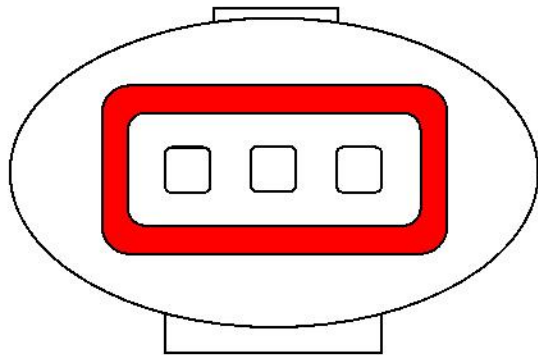

RAC913

Wiring Connector

White

Red

Yellow