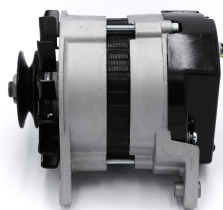

ALTERNATORS

PCA00226LUC

Genuine OE remanufactured A115 Lucas type "right hand" alternator with original Lucas cap - Upgrade for PCA00100
Genuine OE remanufactured A115 Lucas type "right hand" alternator, complete with OE Lucas cap. This unit is suitable for multiple British Classic applications. It is a fully remanufactured ORIGINAL unit, not a copy and is available as an outright sale - no exchange core required! Negative Earth only. GXE2206

PCA00226LUC

Item	Value
Amps	45A
Weight	3.10 kg
Polarity	Negative
Voltage	12V