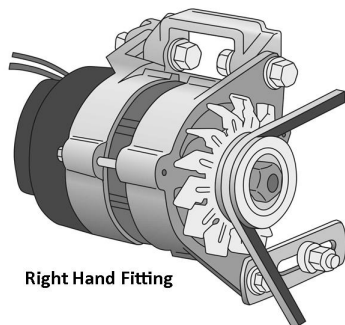

ALTERNATORS

PCA00226LUC

Genuine OE remanufactured A115 Lucas type "right hand" alternator with original Lucas cap - Upgrade for PCA00100
Genuine OE remanufactured A115 Lucas type "right hand" alternator, complete with OE Lucas cap. This unit is suitable for multiple British Classic applications. It is a fully remanufactured ORIGINAL unit, not a copy and is available as an outright sale - no exchange core required! Negative Earth only. GXE2206

PCA00226LUC

Item	Value
Amps	45A
Weight	3.10 kg
Polarity	Negative
Voltage	12V