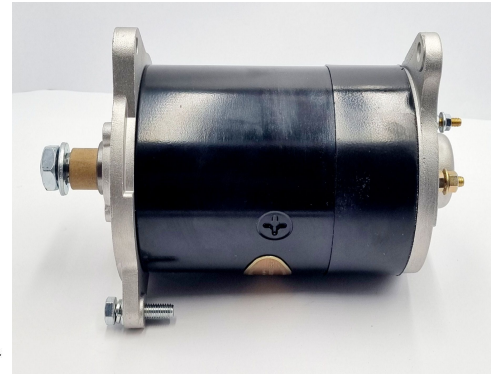

Dynalites

RAC048

C45 Short Body - Negative Earth.

C45 Short Body - Negative Earth. Fits early MG TC TD

* - subject to terms and conditions.

RAC048

Item	Value
Amps	60 A
Polarity	Negative Earth
Voltage	12 V
Weight	
Shaft	17mm