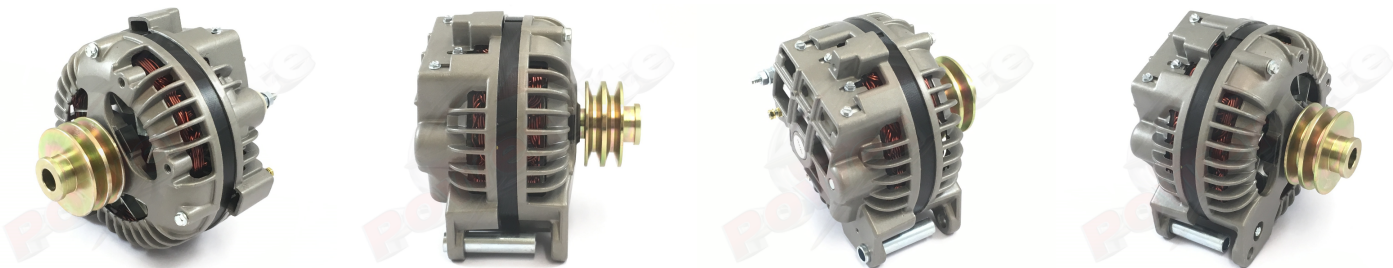

# Performance Alternators

## RAC085

Chrysler, Dodge, Plymouth & Jenson Interceptor Alternator

Chrysler, Dodge, Plymouth & Jenson Interceptor 100 amp alternator. High performance, durable alternator with internal fan for extra cooling.

RAC085	
Item	Value
Amps	100 A
Shaft diameter	17 mm
Voltage	12 V
Weight	6.90 kg
Wiring configuration	STUD TYPE