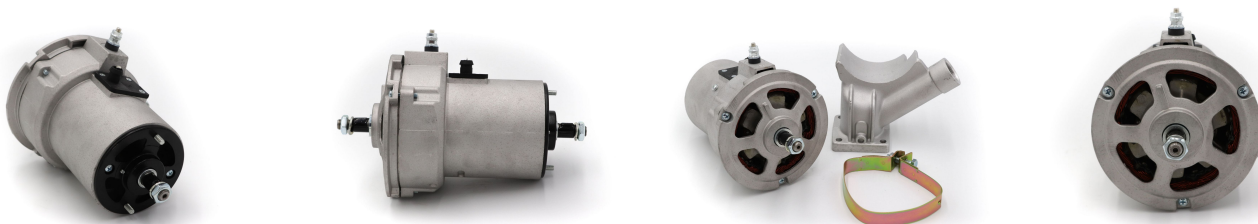

Performance Alternators

RAC090

Direct replacement for an original unit.

PowerLite 90 Amp VW Beetle Alternator

RAC090			
Make	Model	Engine Size	Year
VW	Beetle	1300 1.3	1974 - 1975
VW	Beetle	1303 1.6	1974 - 1979
VW	Transporter T2	1.6	1974 - 1979

RAC090	
Item	Value
Amps	90 A
Shaft diameter	12 mm
Voltage	12 V
Weight	4.60 kg
Wiring configuration	STUD TYPE
FITS	
Year	
1974 - 1975	
1974 - 1979	
1974 - 1979	