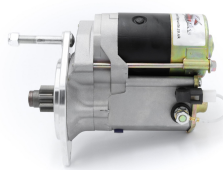

# High Torque Starter Motors

## RAC414

Direct replacement for original starter. (Only fits MG Midget Mk IV 1500)

MG Midget Mk IV 1500 Strong, powerful, offset gear-reduced starter motor, delivering huge cranking torque through a set of steel internal gears. Lightweight, compact and durable this unit starts the engine faster with immense power, whilst drawing less current from the battery.

### RAC414

Make	Model	Engine Size	Year
MG	Midget Mk IV 1500	1493	1975 - 1980

### RAC414

Item	Value
Kilowatts	1.00 kW
Teeth	9
Voltage	12 V
Weight	4.00 kg