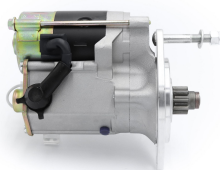

## RAC414

Direct replacement for original starter. (Only fits MG Midget Mk IV 1500)

MG Midget Mk IV 1500 Strong, powerful, offset gear-reduced starter motor, delivering huge cranking torque through a set of steel internal gears. Lightweight, compact and durable this unit starts the engine faster with immense power, whilst drawing less current from the battery.

### RAC414

Make	Model	Engine Size	Year
MG	Midget Mk IV 1500	1493	1975 - 1980

### RAC414

Item	Value
Kilowatts	1.00 kW
Teeth	9
Voltage	12 V
Weight	4.00 kg