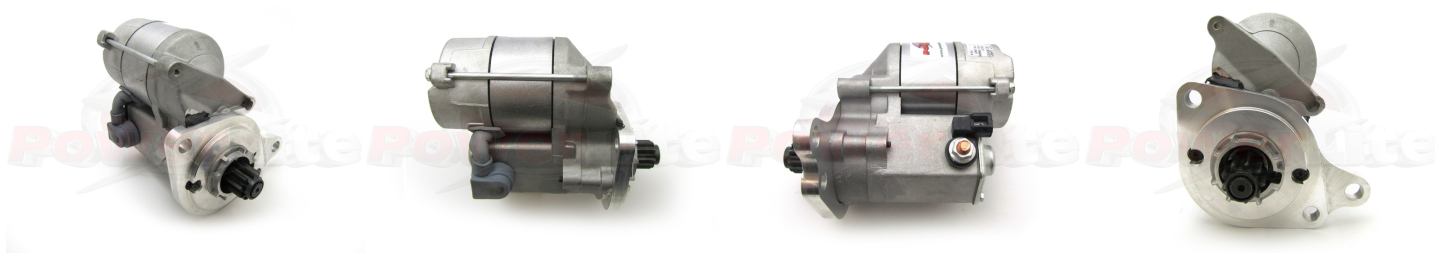

High Torque Starter Motors

RAC429

Direct replacement for original.

Volkswagen Golf MKII, Scirocco Strong, powerful, offset gear-reduced starter motor, delivering huge cranking torque through a set of steel internal gears. Lightweight, compact and durable this unit starts the engine faster with immense power, whilst drawing less current from the battery.

RAC429

Make	Model	Engine Size	Year
VW Volkswagen	Golf MkII		
VW Volkswagen	Jetta		
VW Volkswagen	Scirocco		1983 - 1991

RAC429

Item	Value
Kilowatts	1.40 kW
Teeth	9
Voltage	12 V
Weight	3.60 kg