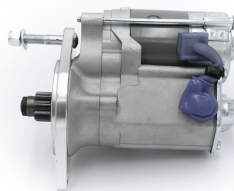

# High Torque Starter Motors

## RAC451

Coventry Climax with VW ring gear only.

Coventry Climax with VW ring gear & bellhousing Strong, powerful, offset gear-reduced starter motor, delivering huge cranking torque through a set of steel internal gears. Lightweight, compact and durable this unit starts the engine faster with immense power, whilst drawing less current from the battery.

### RAC451

Make	Model	Engine Size	Year
Coventry Climax	Coventry Climax with VW ring gear & bellhousing		

### RAC451

Item	Value
Kilowatts	1.40 kW
Teeth	10
Voltage	12 V
Weight	4.00 kg