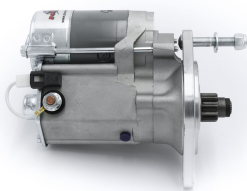

## RAC451

Coventry Climax with VW ring gear only.

Coventry Climax with VW ring gear & bellhousing Strong, powerful, offset gear-reduced starter motor, delivering huge cranking torque through a set of steel internal gears. Lightweight, compact and durable this unit starts the engine faster with immense power, whilst drawing less current from the battery.

### RAC451

Make	Model	Engine Size	Year
Coventry Climax	Coventry Climax with VW ring gear & bellhousing		

### RAC451

Item	Value
Kilowatts	1.40 kW
Teeth	10
Voltage	12 V
Weight	4.00 kg