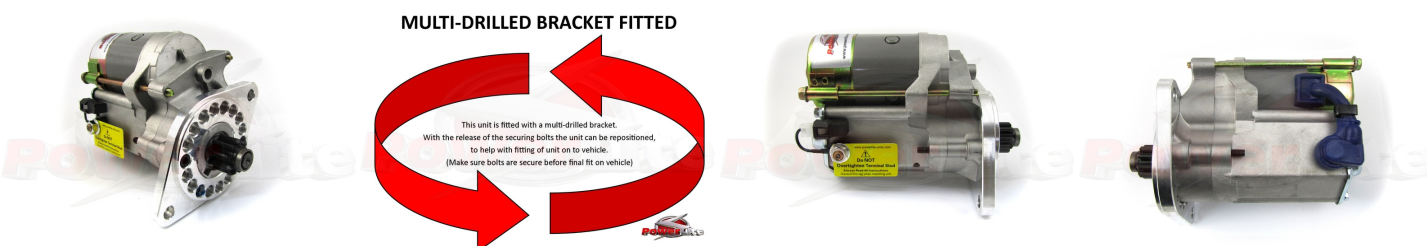

High Torque Starter Motors

RAC475

Direct Replacement For Original

Incredibly powerful, offset gear-reduced starter motor. Based on a "Denso" style unit, this starter delivers huge cranking torque through a set of steel internal gears, drawing less current from the battery versus an original unit. Lightweight, compact and durable this unit uses minimum efficiency whilst delivering maximum power and has dual polarity.

RAC475

Make	Model	Engine Size	Year
Jowett	Javelin		
Jowett	Jupiter		

RAC475

Item	Value
Kilowatts	1.00 kW
OEM	Lucas
Teeth	9
Voltage	12 V
Weight	3.90 kg