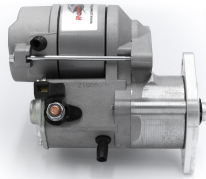

High Torque Starter Motors

RAC499

Direct replacement for original unit.

Fiat 600, Abarth Strong, powerful, offset gear-reduced starter motor, delivering huge cranking torque through a set of steel internal gears. Lightweight, compact and durable this unit starts the engine faster with immense power, whilst drawing less current from the battery.

RAC499

Make	Model	Engine Size	Year
Fiat	600	633	1955 - 1969
Fiat	600	767	1955 - 1969
Fiat	600	843	1955 - 1969
Fiat	Abarth	982	1965 - 1970

RAC499

Item	Value
Kilowatts	1.00 kW
Teeth	8
Voltage	12 V
Weight	3.90 kg