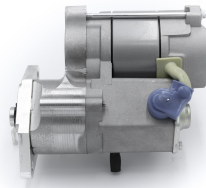

High Torque Starter Motors

RAC499

Direct replacement for original unit.

Fiat 600, Abarth Strong, powerful, offset gear-reduced starter motor, delivering huge cranking torque through a set of steel internal gears. Lightweight, compact and durable this unit starts the engine faster with immense power, whilst drawing less current from the battery.

RAC499

Make	Model	Engine Size	Year
Fiat	600	633	1955 - 1969
Fiat	600	767	1955 - 1969
Fiat	600	843	1955 - 1969
Fiat	Abarth	982	1965 - 1970

RAC499

Item	Value
Kilowatts	1.00 kW
Teeth	8
Voltage	12 V
Weight	3.90 kg