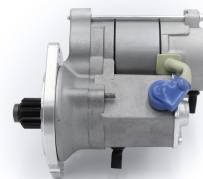

High Torque Starter Motors

RAC512

Direct replacement for the original Fiat unit.

Abarth, Fiat 124 Special T, 125 Special, 131 Super & Mirafiori, 132 Strong, powerful, offset gear-reduced starter motor, delivering huge cranking torque through a set of steel internal gears. Lightweight, compact and durable this unit starts the engine faster with immense power, whilst drawing less current from the battery.

RAC512

Make	Model	Engine Size	Year
Abarth	Ritmo	2.0	1981 - 187
Abarth	Stada	2.0	1983 - 1987
Fiat	124	1400	1968 - 1972
Fiat	124	1500	1971 - 1975
Fiat	124	1500	1973 - 1975
Fiat	124	1600	1973 - 1975
Fiat	124	1600	1973 - 1975
Fiat	124	1600	1973 - 1976
Fiat	124	1600	1973 - 1976
Fiat	124	1600 (BC 1)	1970 - 1973
Fiat	124	1600 (BC 1)	1971 - 1973
Fiat	124	1600 Sport	1972 - 1975
Fiat	124	1600 Sport	1972 - 1975
Fiat	124	1800 Sport	1973 - 1976
Fiat	124	1800 Sport (CS1)	1972 - 1977
Fiat	124	1800 Sport (CC1)	1973 - 1976
Fiat	124	1800 Sport (CS1)	1973 - 1975
Fiat	124	2000	1982 - 1985
Fiat	128	1.3 Berlinetta (AC)	1975 - 1979

Made in the UK 

RAC512

Item	Value
Kilowatts	1.40 kW
Teeth	11
Voltage	12 V
Weight	4.20 kg