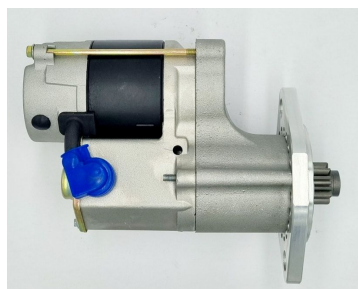

High Torque Starter Motors

RAC540

Toyota Land Cruiser FJ40 High Torque Starter Motor. Replaces OE Toyota 28100-60061

RAC540

Make	Model	Engine Size	Year
Toyota	Land Cruiser	3.9 FJ45	1969 - 1975
Toyota	Land Cruiser	4.0 FJ62	1987 - 1989
Toyota	Land Cruiser	4.2 FJ40	1975 - 1986
Toyota	Land Cruiser	4.2 FJ45	1975 - 1986
Toyota	Land Cruiser	4.2 FJ60	1981 - 1988

RAC540

Item	Value
Kilowatts	1.40 kW
Teeth	9
Voltage	12 V
Weight	4.0
Rotation	Clockwise