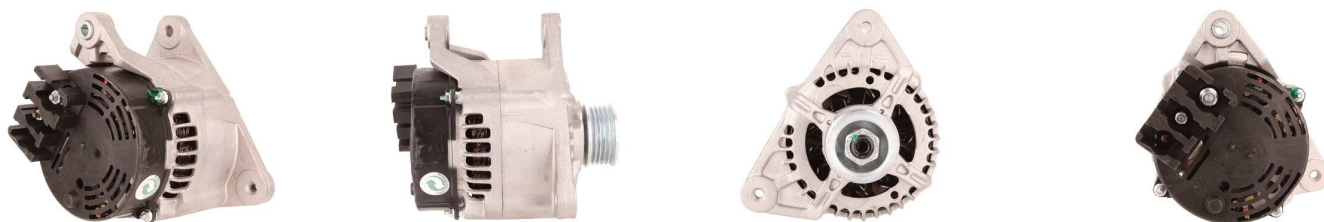

# Performance Alternators

## RAC721

Mini Alternator,65amps with a poly v type pulley, fitted from 1996 on the MPi engine

Mini Alternator,65amps with a poly v type pulley, fitted from 1996 on the MPi engine Also known as GNU2521, LRB370,LRB00370

### RAC721

Item	Value
Amps	65 A
Voltage	12 V
Weight	5.0 kg