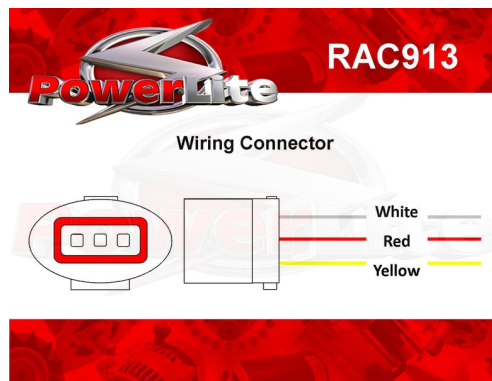

Auto Electrical Accessories

RAC913

PowerLite Plug

RAC913

Item	Value
Weight	0.10 kg