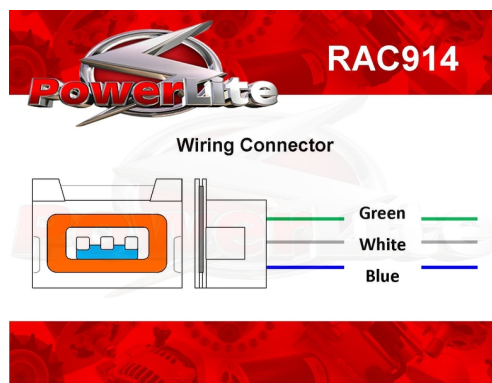

Auto Electrical Accessories

RAC914

PowerLite Plug

RAC914

Item	Value
Weight	0.10 kg