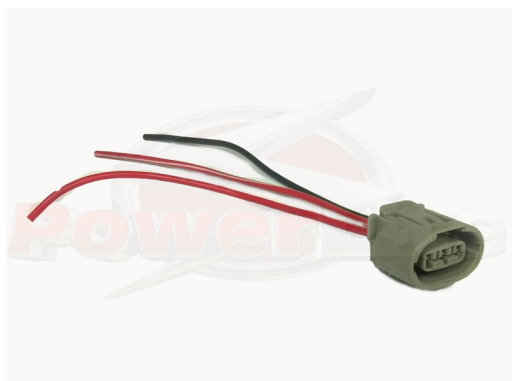

Auto Electrical Accessories

RAC915

PowerLite Plug

RAC915

Item	Value
Weight	0.10 kg