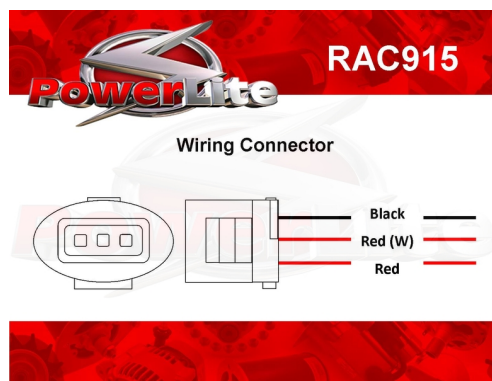

Auto Electrical Accessories

RAC915

PowerLite Plug

RAC915

Item	Value
Weight	0.10 kg